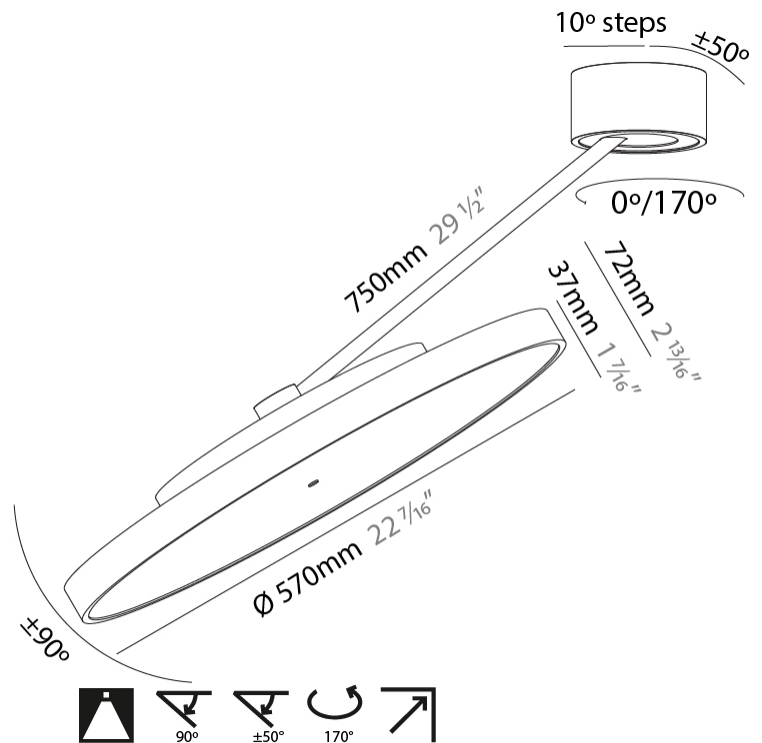

GENERAL

Series: Sign Diva Dancer
Subseries: Sign Diva Dancer
Brand: Prolicht
Division: Architectural
Mounting Type: Suspension
Mounting Location: Ceiling
Subcategory: Pendant

PHYSICAL

Shape: Round
Diameter (mm): 570
Diameter (in): 22 ⁷/₁₆
Height (mm): 870
Depth (mm): 72
Height (in): 34 ¹/₄
Depth (in): 2 ¹³/₁₆
Extension (mm): 750
Extension (in): 29 ¹/₂
Light Distribution: Adjustable / Direct
Weight (kg): 4.660
Weight (lbs): 10.273
Diffuser: PMMA - Opal / Micro-Prism / Sparkling Secret / Vintage Industrial
Fixture Finish: SSR / BKV / CWI / CRY / HAB / UFT / ITA / RUA / FTG / MYG / LOD / PUS / FRO / FUP / KIA / POP / BLS / SPG / MEY / GOH / GUM / CHC / COM / ABZ / JAG / OBR / MOS / ROR
Fixture Material: Extruded Aluminum / Steel

ELECTRICAL

Lamp Type: LED (Zhaga Standard)
Input Wattage (W): 49
Dimming: Tri-Mode (Non-Dimming and Phase Dimming (120Vac only) and 0-10V Dimming)
Driver Included: Yes
Driver Location: Integrated
Driver Type: Constant Current - Universal
Driver Class: Class 2
Input Voltage (V): 120 - 277
Constant Current (MA): 350

LED

Color Temperature (*K): 2700 / 3000 / 3500 / 4000
Max. Delivered Lumen (lm): 4978 / 5337 / 5384 / 5494
Nominal Lumen (lm): 6199 / 6646 / 6705 / 6842
CRI: >90 CRI
Lamp Life (hrs): 50000

OPTICAL

Adjustability: Rotational Canopy 170°; Tilting Canopy ±50°; Tilting Head ±90°

RATINGS AND CERTIFICATIONS

Certified By: Certified for North American Standards
IP rating: IP20