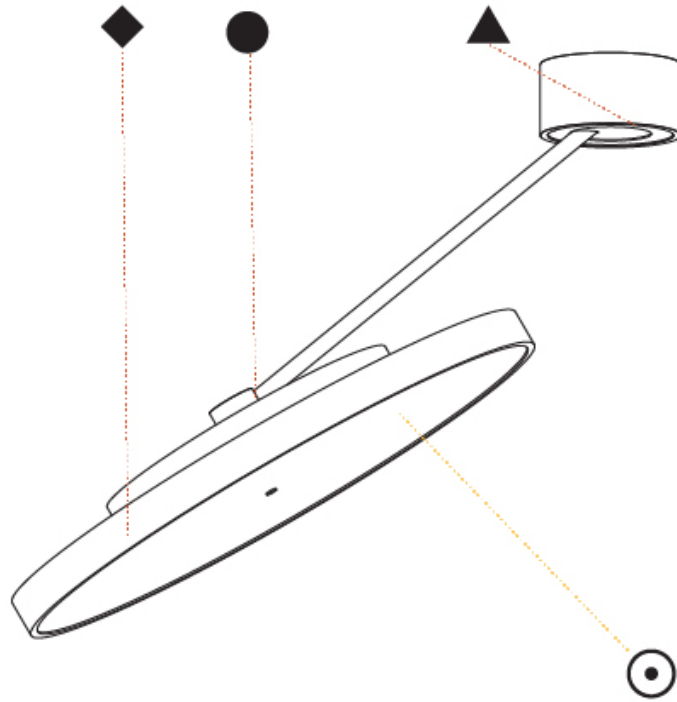

SIGN DIVA DANCER SUSPENSION

A300041-

PROJECT	_____
TYPE	_____
SPECIFIER	_____
QUANTITY	_____
DATE	_____

A